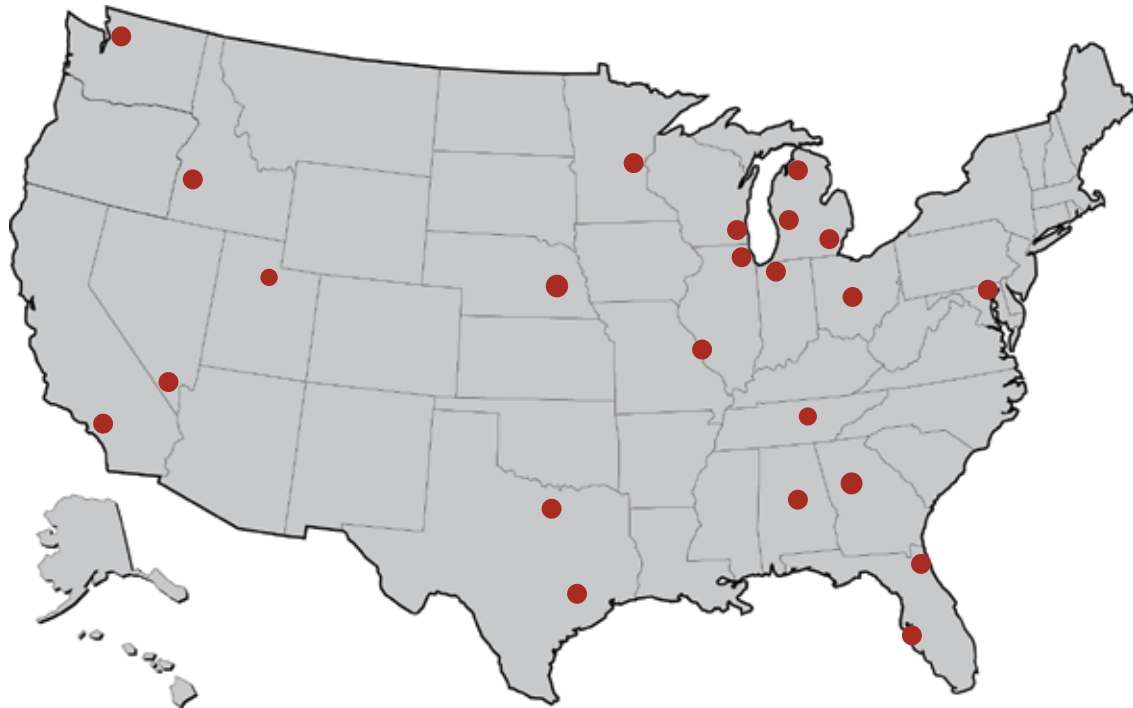

WELLER REMAN CENTER  
1500 GEZON PARKWAY  
GRAND RAPIDS, MI 49509

CHANGE SERVICE REQUESTED

***NATIONWIDE  
COVERAGE!***

**23 LOCATIONS TO SERVE YOU!**

**[www.wellertruck.com](http://www.wellertruck.com)**

***THE WELLER REMAN NETWORK***

### Weller Reman Center

[www.wellertruck.com](http://www.wellertruck.com)

Grand Rapids, MI	616-724-2000
Atlanta, GA	404-768-9577
Baltimore, MD	410-553-0443
Birmingham, AL	205-685-0777
Boise, ID	208-331-1061
Chicago, IL	708-974-9919
Columbus, OH	614-771-9500
Dallas, TX	972-258-0460
Detroit, MI	248-473-1900
Gaylord, MI	989-731-6700
Houston, TX	281-442-8855
Jacksonville, FL	904-757-0777
Las Vegas, NV	702-638-8222
Los Angeles, CA	909-356-8322
Milwaukee, WI	414-354-6400
Minneapolis, MN	763-424-3800
Nashville, TN	615-264-2750
Omaha, NE	402-597-9000
St. Louis, MO	314-692-2227
<b>Salt Lake City, UT</b>	<b>Opening March 2013!</b>
Seattle, WA	253-872-0321
South Bend, IN	574-237-1000
Tampa, FL	813-685-6100