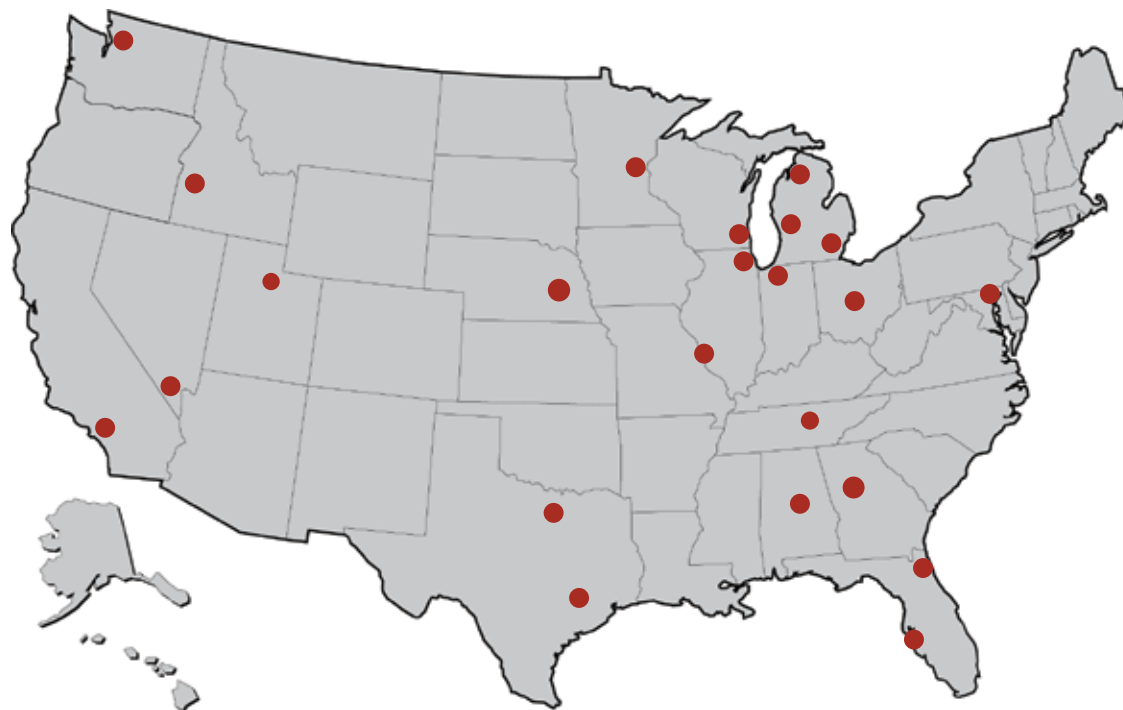

Same Day Delivery and Shipping !